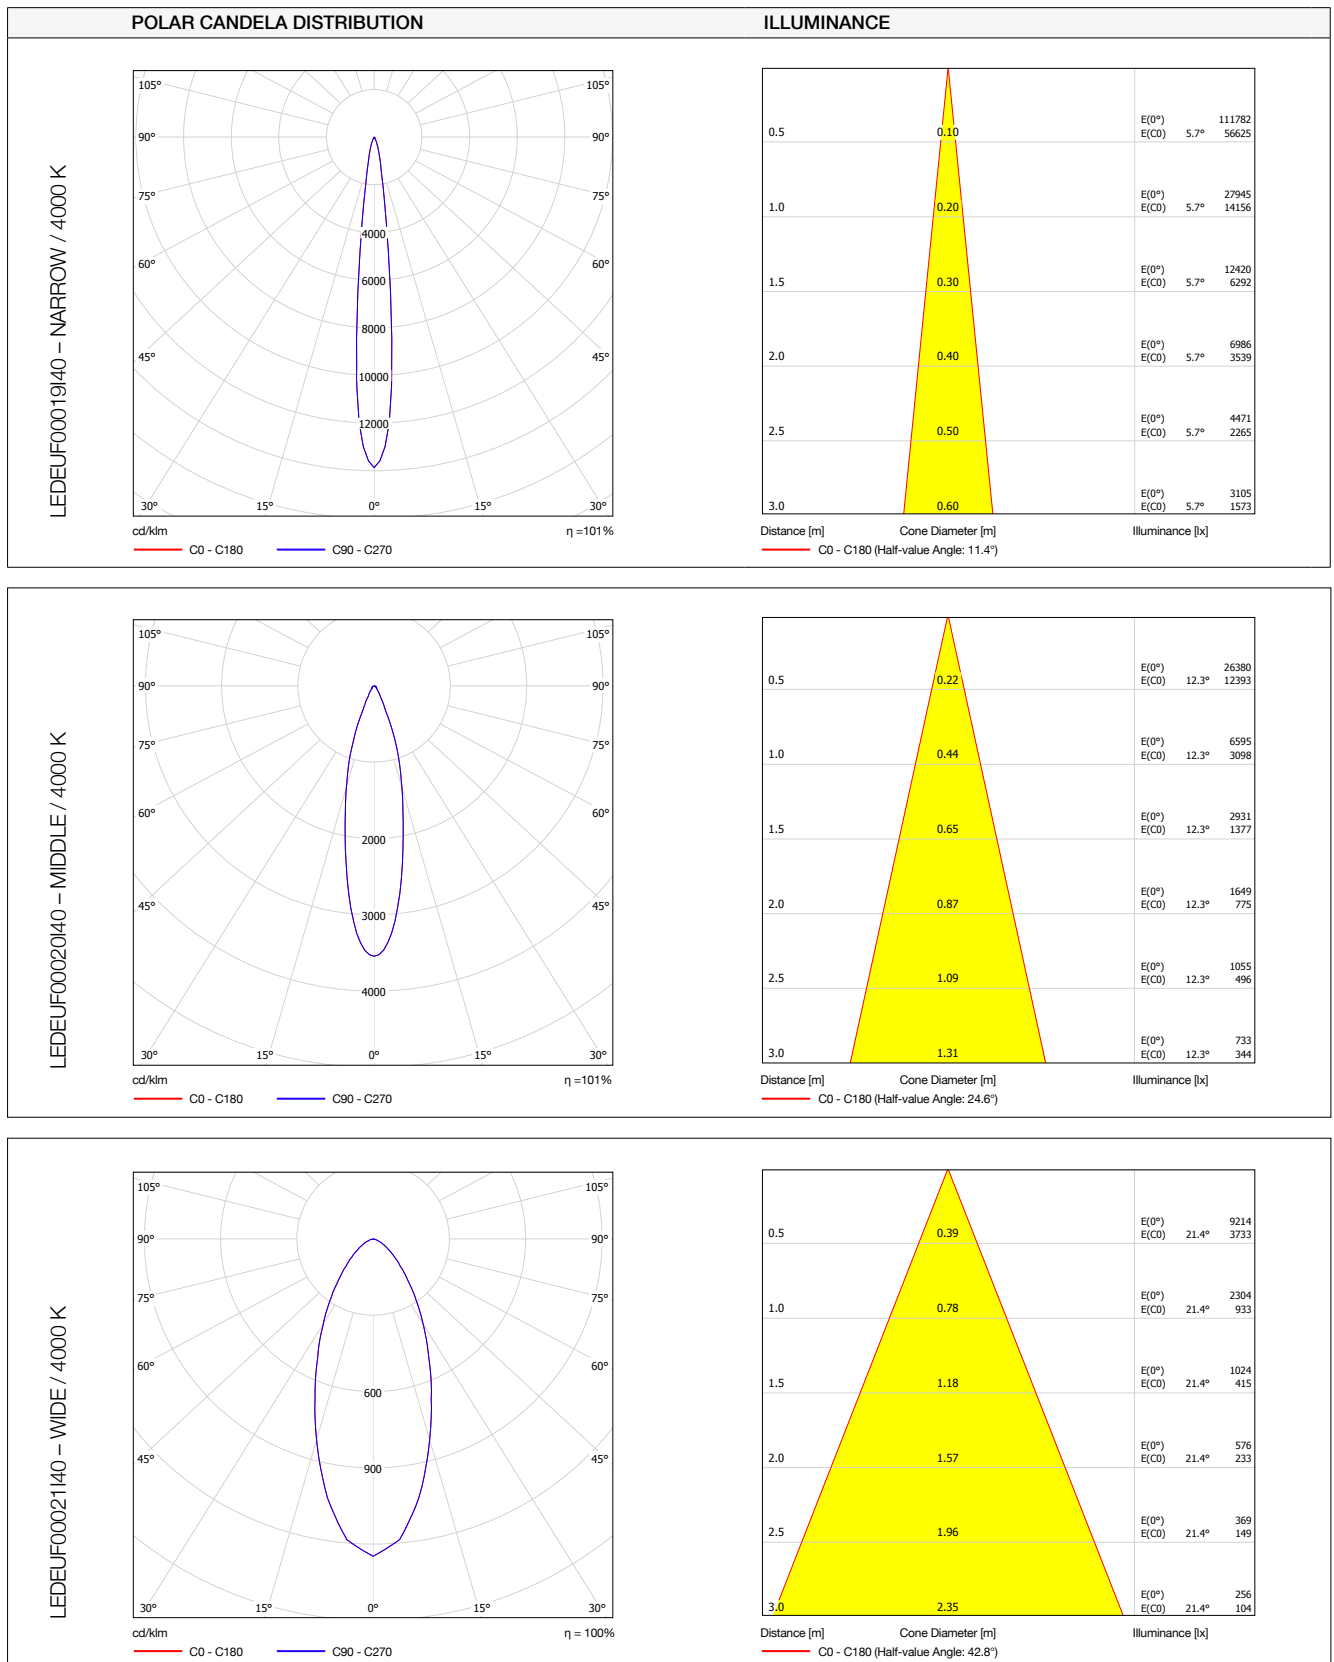

Optical parameters