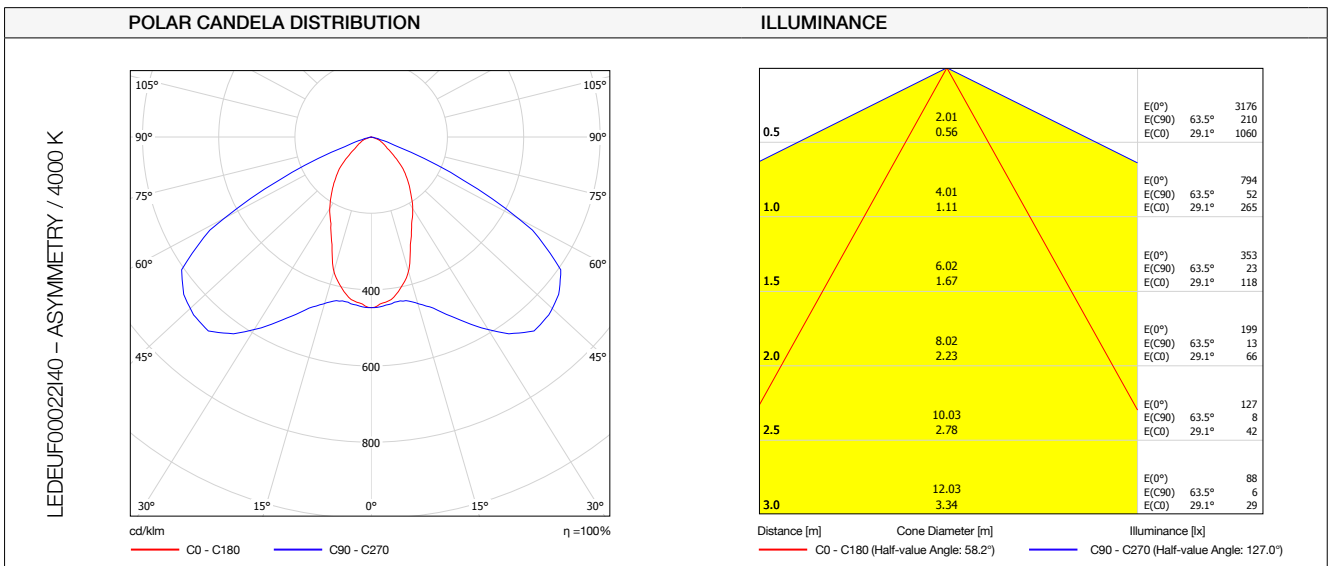

Optical parameters

CLO – Constant Light output Technology increases the wattage of product over time to overcome Lumen Maintenance drop. As a result the rated wattage stated is the wattage at end of life at 60,000 hours (L 70). For energy calculations, please use average wattage over life.