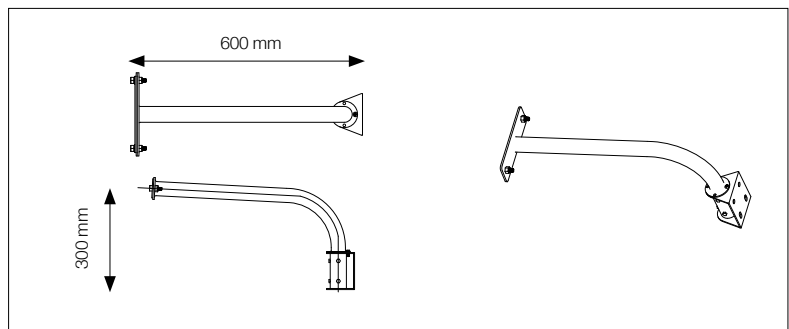

MODEL NAME	WALL MOUNTING ARM	
Product code	LEDEUFX0002	LEDEUFX0003
Finishing	White	Silver