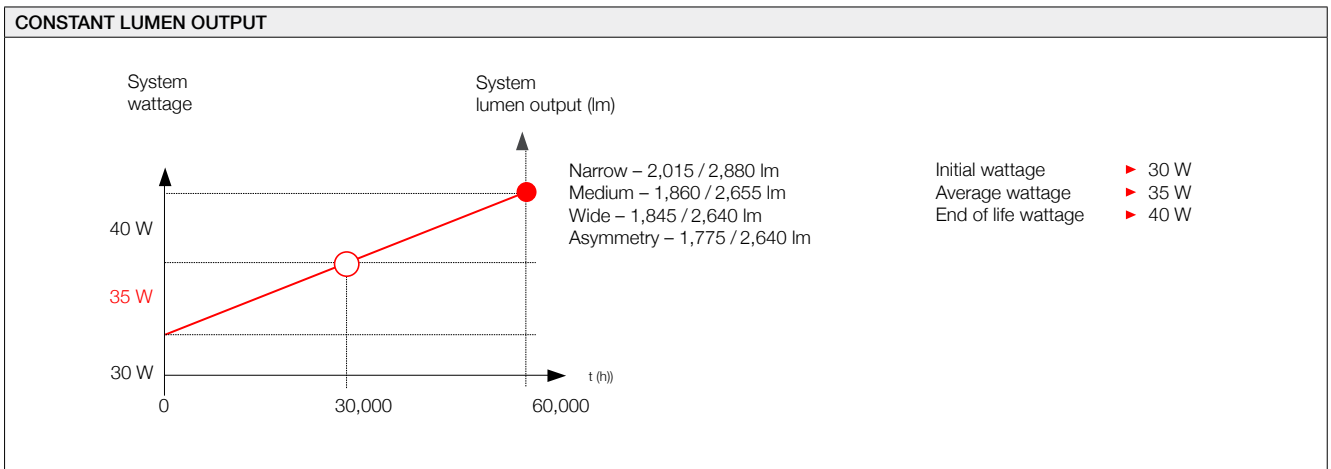

Optical parameters

CLO – Constant Light output Technology increases the wattage of product over time to overcome Lumen Maintenance drop. As a result the rated wattage stated is the wattage at end of life at 60,000 hours (L 70). For energy calculations, please use average wattage over life.