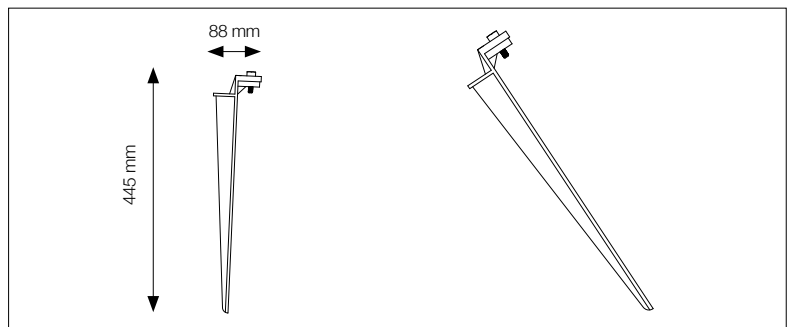

Electrical parameters

MODEL NAME	E-CORE LED FLOODLIGHT 3000
Rated voltage (V)	220-240
Rated wattage (W)	Initial: 30 W / Average: 35 W / End of life: 40 W
Frequency (Hz)	50 / 60
Rated input current (mA)	182
Power factor	>0.9
Connection	3 x (0.75 - 2.5) mm²
Dimming / CLO	No / Constant Light Output

Mechanical parameters

MODEL NAME	E-CORE LED FLOODLIGHT 3000
Body	Die Cast Aluminium
Finishing	Silver
Lighting outlet	1
Type of installation	Surface mounting
Electrical class	Class II
IP/IK rating	IP65 / IK07
Lifetime	60,000 hours
LED module	Non-replaceable – Integrated
Approval mark	CE / ENEC
Ambient temperature Ta range	-20 °C – +35 °C
Net weight (g)	3,400 g

Accessories

MODEL NAME	GRASS MOUNTING SPIKE	
Product code	LEDEUFX0004	LEDEUFX0005
Finishing	White	Silver