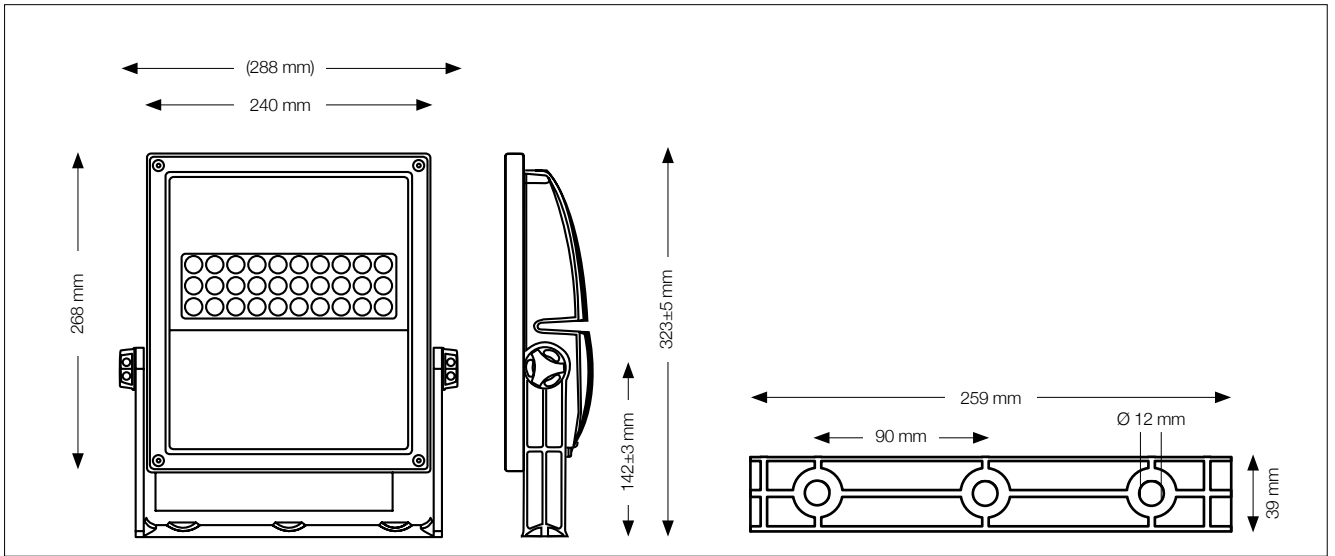

Logistic data

PRODUCT CODE	EAN CODE	DESCRIPTION	SIZE OF PACKAGING (mm) L x H x W	GROSS WEIGHT (g)
LEDEUF00019I30	4974550446136	E-CORE LED FLOODLIGHT 3000 3000 K / Narrow	340 x 310 x 105	4,520
LEDEUF00019I40	4974550446143	E-CORE LED FLOODLIGHT 3000 4000 K / Narrow	340 x 310 x 105	4,520
LEDEUF00019I50	4974550446150	E-CORE LED FLOODLIGHT 3000 5000 K / Narrow	340 x 310 x 105	4,520
LEDEUF00020I30	4974550446167	E-CORE LED FLOODLIGHT 3000 3000 K / Medium	340 x 310 x 105	4,520
LEDEUF00020I40	4974550446174	E-CORE LED FLOODLIGHT 3000 4000 K / Medium	340 x 310 x 105	4,520
LEDEUF00020I50	4974550446181	E-CORE LED FLOODLIGHT 3000 5000 K / Medium	340 x 310 x 105	4,520
LEDEUF00021I30	4974550446198	E-CORE LED FLOODLIGHT 3000 3000 K / Wide	340 x 310 x 105	4,520
LEDEUF00021I40	4974550446204	E-CORE LED FLOODLIGHT 3000 4000 K / Wide	340 x 310 x 105	4,520
LEDEUF00021I50	4974550446211	E-CORE LED FLOODLIGHT 3000 5000 K / Wide	340 x 310 x 105	4,520
LEDEUF00022I30	4974550446228	E-CORE LED FLOODLIGHT 3000 3000 K / Asymmetric	340 x 310 x 105	4,520
LEDEUF00022I40	4974550446235	E-CORE LED FLOODLIGHT 3000 4000 K / Asymmetric	340 x 310 x 105	4,520
LEDEUF00022I50	4974550446242	E-CORE LED FLOODLIGHT 3000 5000 K / Asymmetric	340 x 310 x 105	4,520
LEDEUFX0004	4974550453929	Grass Mounting Spike - White		
LEDEUFX0005	4974550453936	Grass Mounting Spike - Silver		
LEDEUFX0002	4974550453905	Wall mounting Arm - White		
LEDEUFX0003	4974550453912	Wall Mounting Arm - Silver		